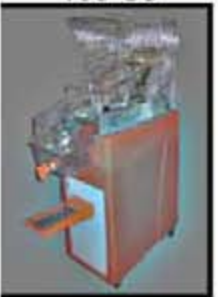

LIST PRICE

N450

N450

Commercial Juice Extractor. Fruits and Vegetables.

- * Heavy-duty construction
- * 1.25 HP motor
- * Extremely Quiet During Operation
- * Weight: 61 lbs \$4,934.00

900

900

Automatic Citrus Extractor.

- * Hopper Capacity - 40 pounds (1 carton)
- * Shipping weight and dimensions: 255 lbs
41" x 23" x 61" \$23,134.00

106-OJ

106-OJ

Automatic Juice Extractor

- * Squeezing Rate - 14 oranges per minute.
- * Hopper Capacity - 40 pounds (1 carton)
- * Shipping weight and dimensions: 200 lbs
41" x 23" x 61" \$17,800.00

G160

G160

Commercial Juice Extractor Wheatgrass Juice.

- * Highest quality stainless steel juicing.
- * Heavy duty 1/5 HP motor. *Shipping weight and dims: 25 lbs
18" L x 10" W x 15" H \$2,308.00

OPTI-FRESH